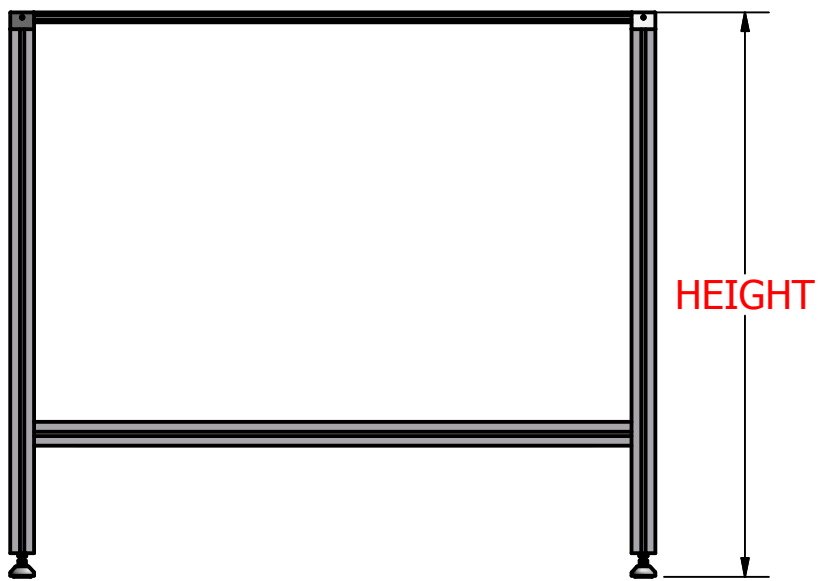

WWW.MINITECFRAMING.COM
VICTOR, NY
PH # 585 924-4690
DIRECT 585 398-1240 EXT 104
FX # 585 924-4821
amoles@minitecframing.com

MiniTec
THE ART OF SIMPLICITY

TITLE LIGHT DUTY T-SLOTTED TABLE	DWG NO SP050113	REV