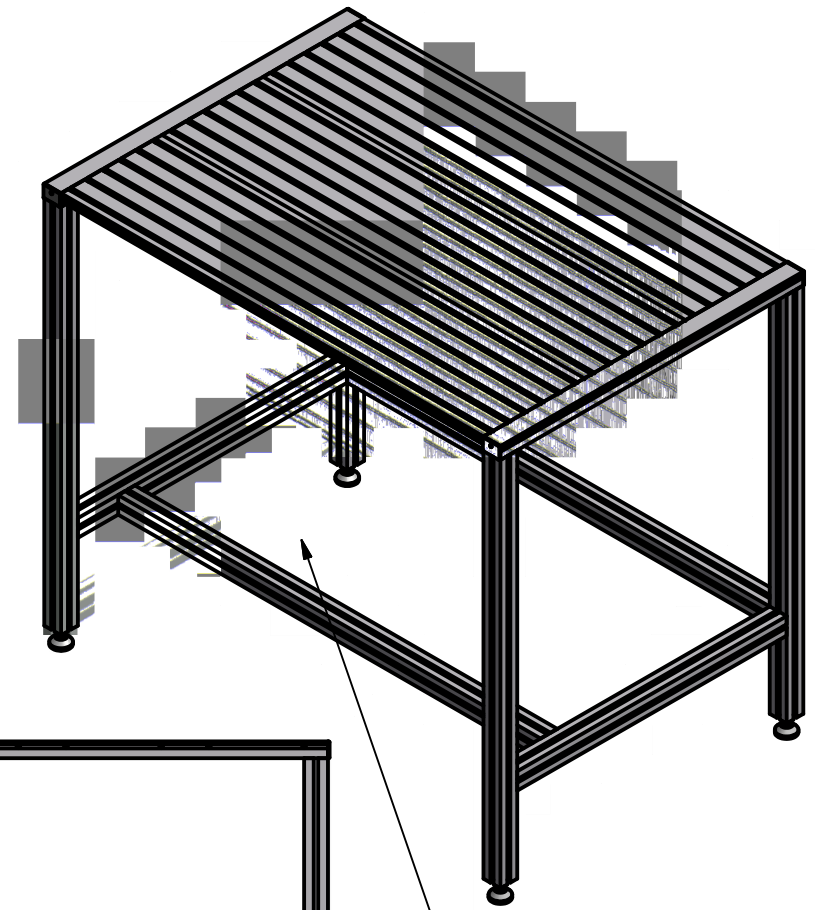

T-SLOTTED TOP MADE FOR
19X270 PROFILE 20.1077

.75 in [19.0 mm]

10.63 in [270.0 mm]

1.77 TYP.

19X270 PROFILE

THIS DESIGN IS EASY TO CUSTOMIZE.
ADD BRACING FOR ADDITIONAL STRENGTH
ADD LOWER SHELVING OR SIZE SHELVES
CHANGE PROFILES.
CALL OR E-MAIL TODAY FOR MORE INFO.

MiniTec
THE ART OF SIMPLICITY

WWW.MINITECFRAMING.COM
VICTOR, NY
PH # 585 924-4690
DIRECT 585 398-1240 EXT 104
FX # 585 924-4821
amoles@minitecframing.com

TITLE
LIGHT DUTY T-SLOTTED
TABLE

DWG NO
SP050113

REV

WWW.MINITECFRAMING.COM
 VICTOR, NY
 PH # 585 924-4690
 DIRECT 585 398-1240 EXT 104
 FX # 585 924-4821
amoles@minitecframing.com

MiniTec
 THE ART OF SIMPLICITY

TITLE LIGHT DUTY T-SLOTTED TABLE	DWG NO SP050113	REV
--	---------------------------	-----