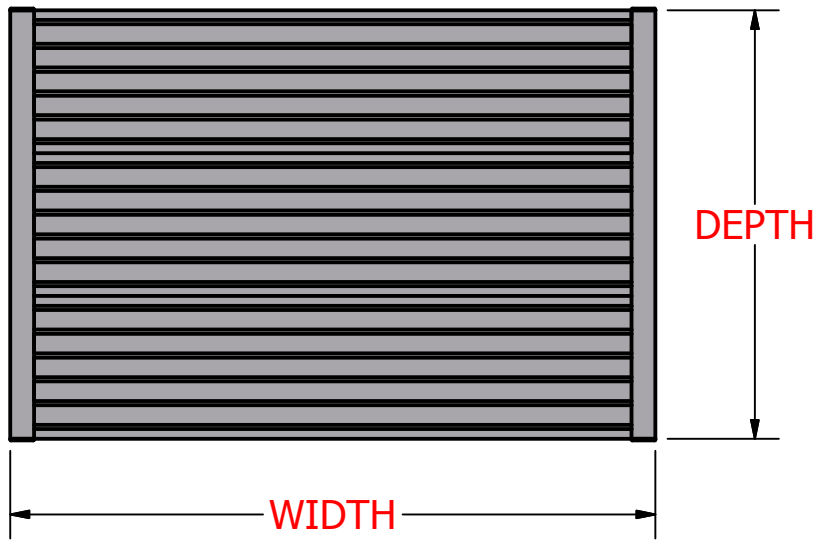

WWW.MINITECFRAMING.COM
VICTOR, NY
PH # 585 924-4690
DIRECT 585 398-1240 EXT 104
FX # 585 924-4821
amoles@minitecframing.com

MiniTec
THE ART OF SIMPLICITY

TITLE LIGHT DUTY T-SLOTTED TABLE	DWG NO SP050113	REV