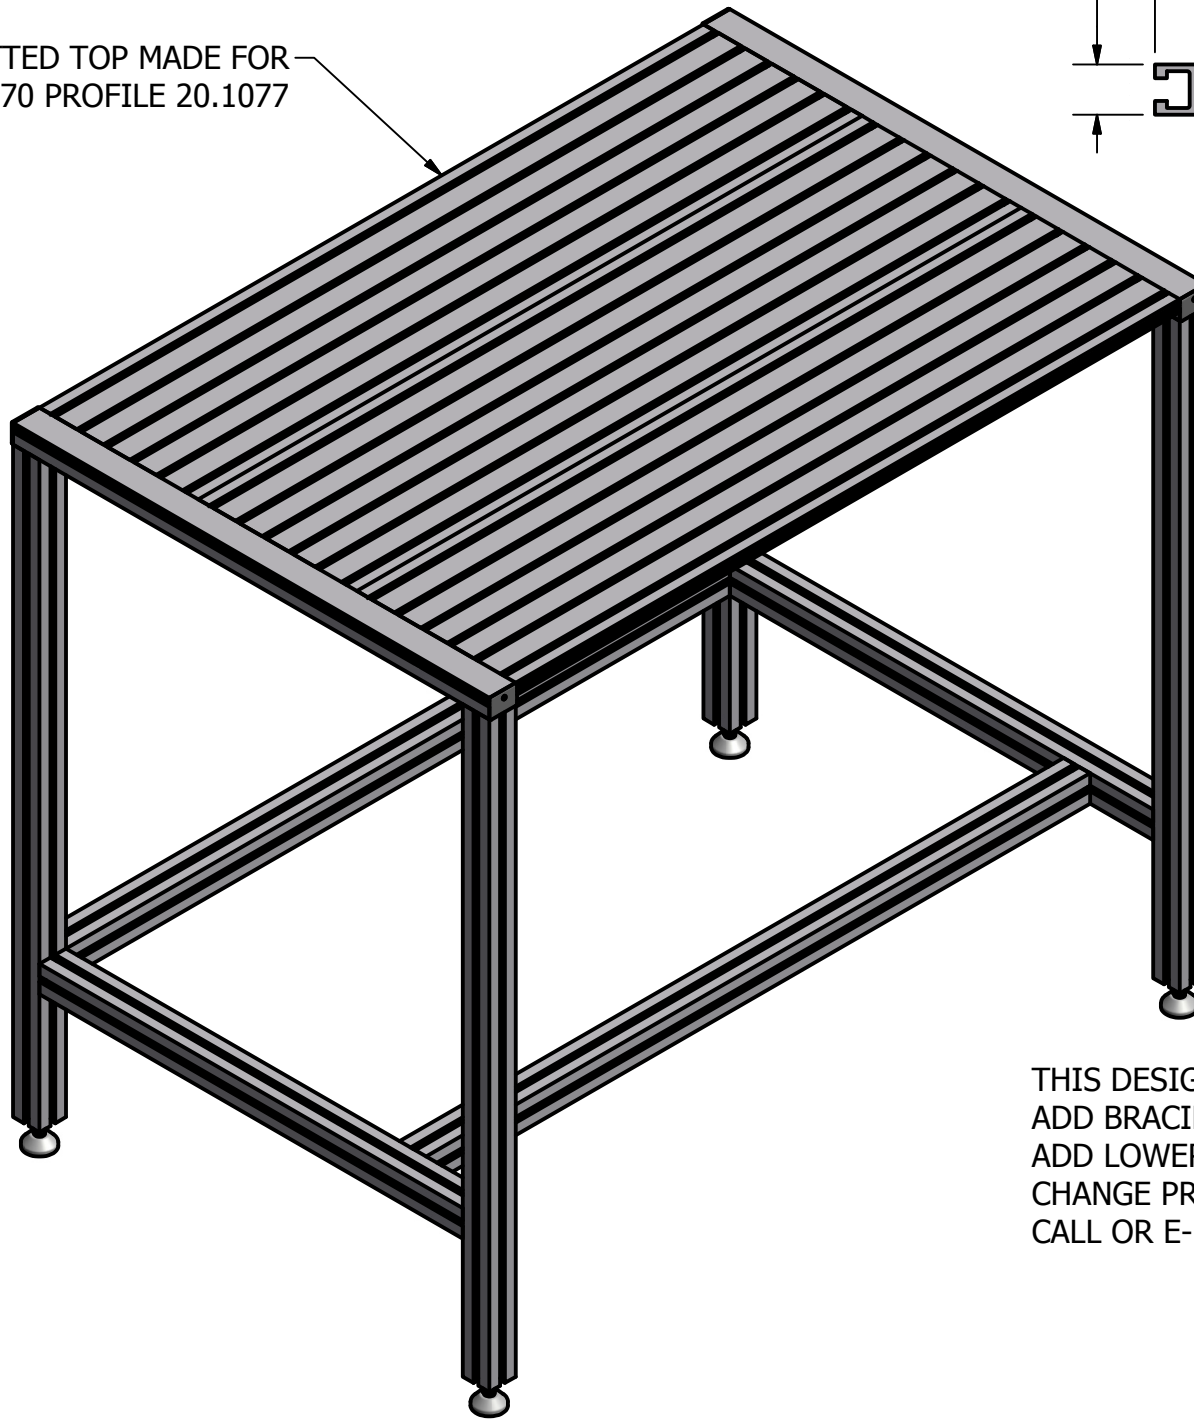

T-SLOTTED TOP MADE FOR
19X270 PROFILE 20.1077

.75 in [19.0 mm]

10.63 in [270.0 mm]

1.77 TYP.

19X270 PROFILE

THIS DESIGN IS EASY TO CUSTOMIZE.
ADD BRACING FOR ADDITIONAL STRENGTH
ADD LOWER SHELVING OR SIZE SHELVES
CHANGE PROFILES.
CALL OR E-MAIL TODAY FOR MORE INFO.

MiniTec
THE ART OF SIMPLICITY

WWW.MINITECFRAMING.COM
VICTOR, NY
PH # 585 924-4690
DIRECT 585 398-1240 EXT 104
FX # 585 924-4821
amoles@minitecframing.com

TITLE
LIGHT DUTY T-SLOTTED
TABLE

DWG NO
SP050113

REV