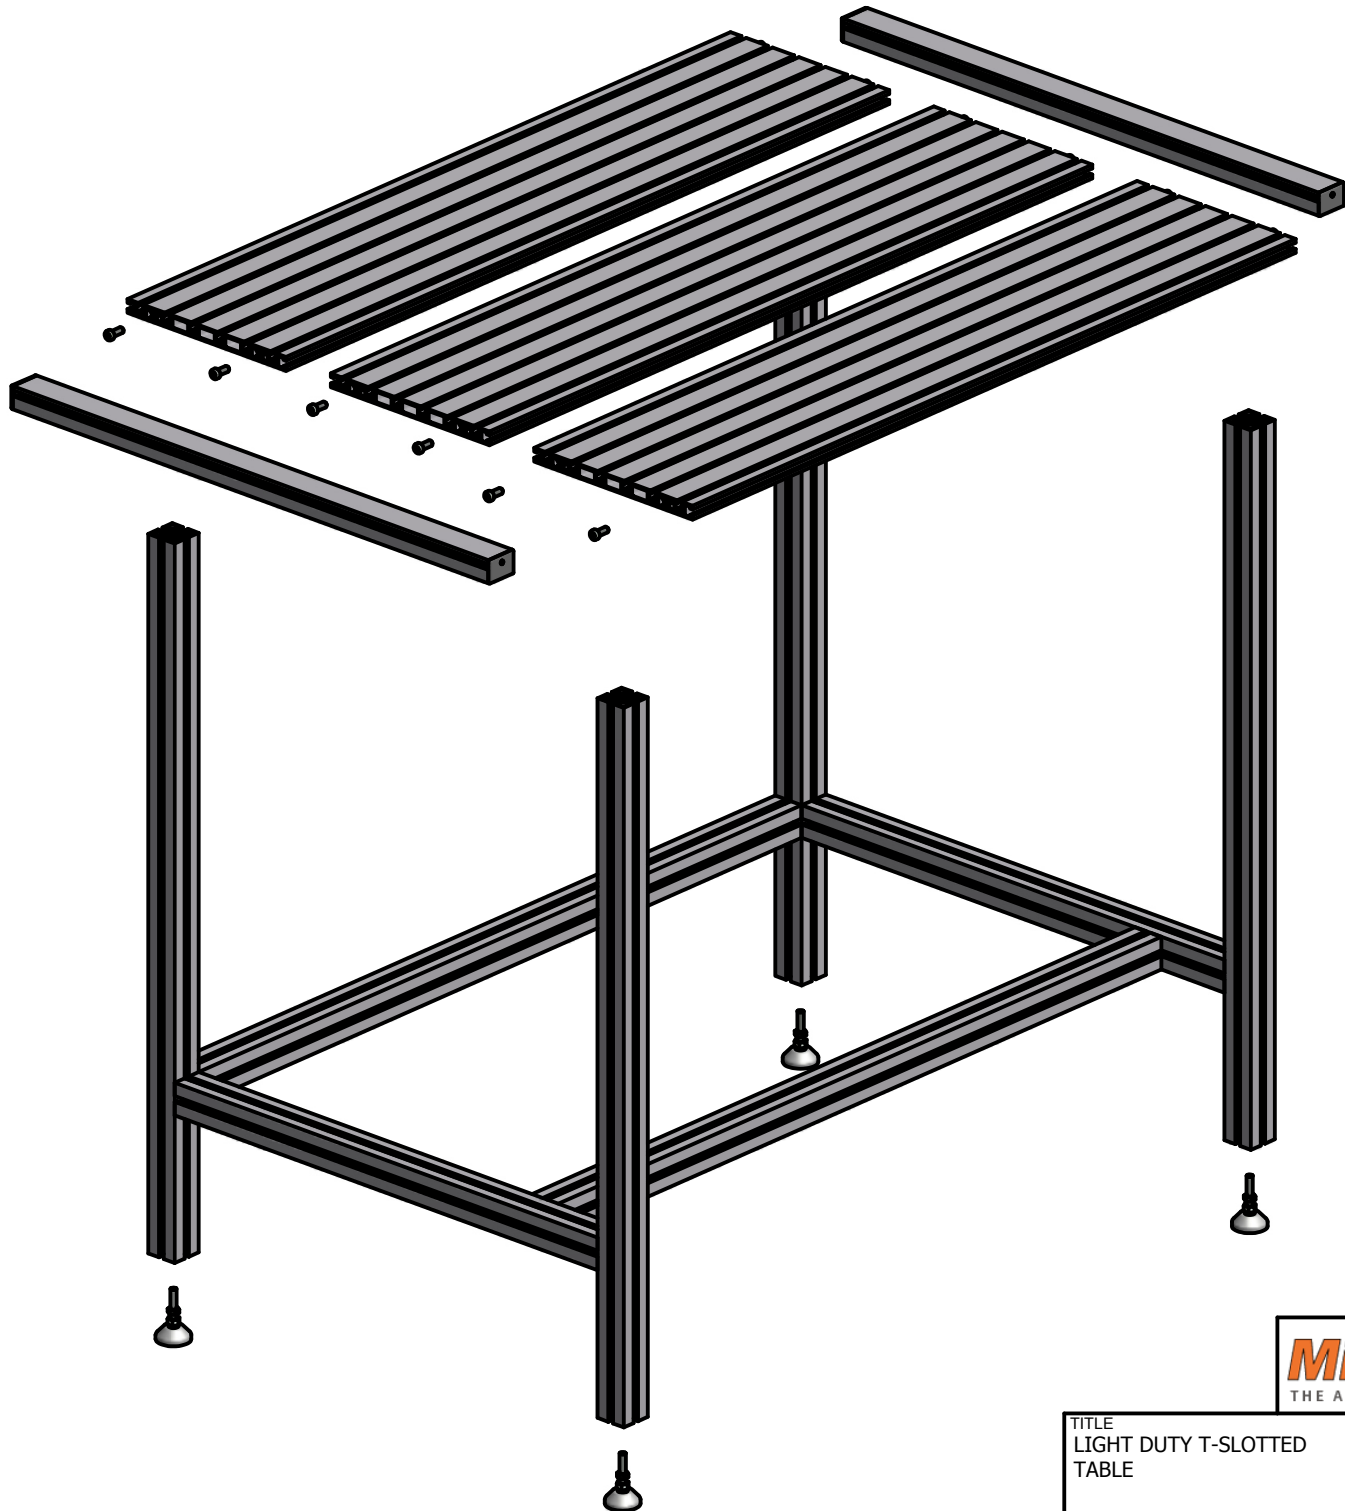

MiniTec
THE ART OF SIMPLICITY

WWW.MINITECFRAMING.COM
VICTOR, NY
PH # 585 924-4690
DIRECT 585 398-1240 EXT 104
FX # 585 924-4821
amoles@minitecframing.com

TITLE
LIGHT DUTY T-SLOTTED
TABLE

DWG NO
SP050113

REV